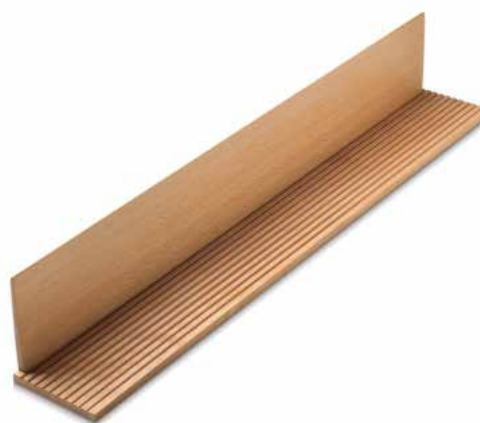

All add-ons are available for drawers of 60cms and 90 cms

Perforated Base

Plate & Thali Strips (Set of 2)
(Different strips for plates and thalis)

Pegs (Set of 4)

Adjustable Plate Stacker

Flexi Dividers
(Set of 4 - 2 Big, 1 Medium and 1 Small)